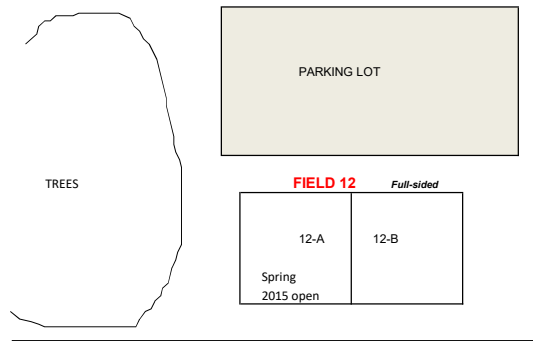

LUCAS LANE (NO PARKING)

GROVE SCHOOL DRIVE (NO PARKING)

STAGECOACH ROAD

STILLHOUSE ROAD NO PARKING

**Address**

160 Stillhouse Road, Millstone Township, 08510

GRADE	2015
K	Field 7
1-2nd	field 2, 7
3-4th	Field 1
5-6th	Field 4
7-8th	Field 4
HS	Field 4